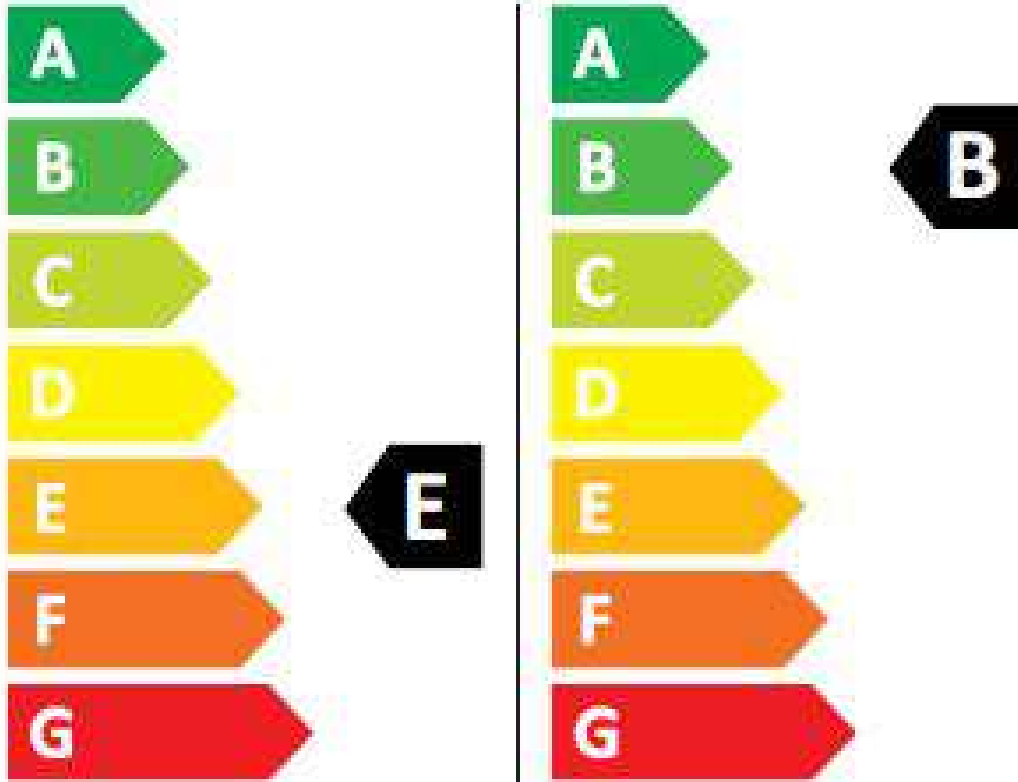

ENERG

MIDEA

MF200D80B/W-ES

377 kWh/100*

55 kWh/100*

6,0 kg

8,0 kg

90 L